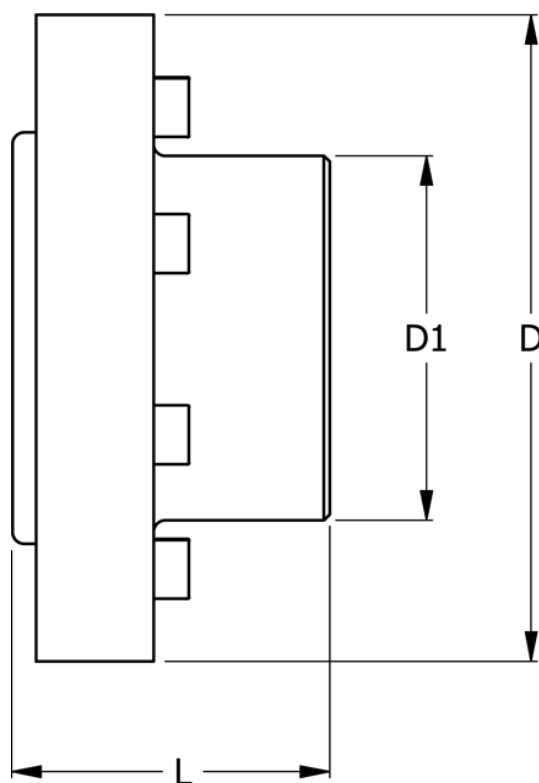

Article number: 330635005

Description: Coupling N-Eupex str. 350
Part 5 (incl. bolts) without bore

Measures

D	= 350
D1	= 230
L	= 150
Max bore	= 140
Torque (N m)	= 7700